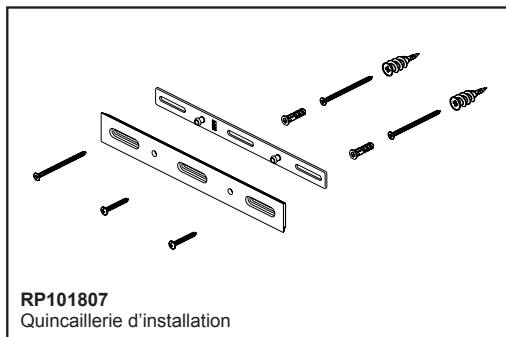

BRIZO®

ACCESSOIRES

- Collection Frank Lloyd Wright^{MD} pour la salle de bain par Brizo^{MD}
- Étagère en matériaux mixtes

SPÉCIFICATIONS STANDARDS :

- Il est préférable de placer de blocage en bois derrière toutes les surfaces murales. Si le blocage en bois n'est pas disponible, essayez de trouver un montant en bois pour fixer au moins une extrémité de cet accessoire.
- Quincaillerie et gabarit d'installation inclus avec le produit.
- Remarque : Les ancrages en plastique, les vis et les supports de montage sont inclus avec la quincaillerie d'installation.
- Construction entièrement métallique. Les finis PNTK et NTK sont de construction métallique avec accent en bois.

GARANTIE

- Pièces et finition – Garantie à vie limitée; ou pour les clients commerciaux, 10 ans pour les résidences multifamiliales (appartements et condominiums) et 5 ans pour tout autre usage commercial, dans tous les cas à compter de la date de réception du produit par l'acheteur initial ou son représentant autorisé (installateur, etc.).
- Veuillez consulter fr.brizofaucet.ca pour tous les détails de notre garantie limitée.

▲ Désigne le suffixe approprié de la finition

Delta se réserve le droit (1) d'effectuer des changements dans les spécifications et les matériaux, et (2) de modifier ou d'abandonner certains modèles, dans les deux cas sans préavis ni obligation. Les dimensions sont à titre indicatif seulement. Consultez le Livre des prix courants de la gamme complète ou fr.deltafaucet.ca pour les options de finition et la disponibilité des produits.

BSP-A-691022 Rév. E

Brizo Kitchen & Bath Company

55 E. 111th Street, Carmel, Indiana 46280
350 South Edgeware Road, St. Thomas, ON N5P 4L1
© 2026 Brizo Kitchen & Bath Company