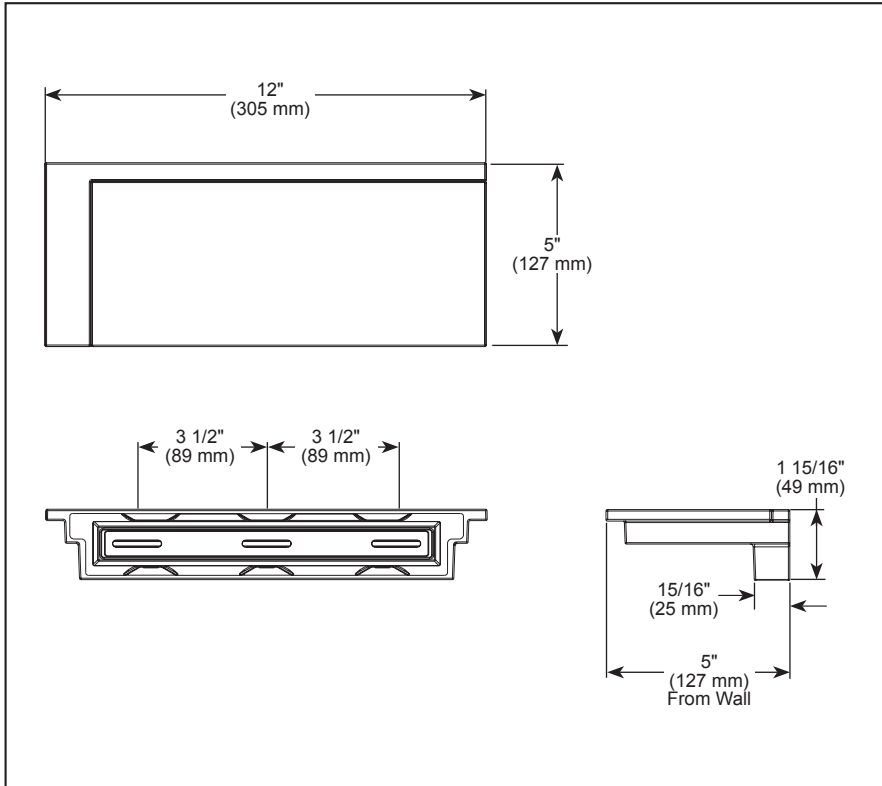

BRIZO®

ACCESSORIES

- Frank Lloyd Wright® Bath Collection by Brizo®
- Mixed Material Shelf

STANDARD SPECIFICATIONS:

- Wood blocking is preferable behind all wall surfaces. If wood blocking is not available, try finding a wood stud to anchor at least one end of this accessory.
- Mounting hardware and mounting instructions included with product.
- Note: Plastic anchors, screws and mounting brackets are included with the mounting hardware.
- All metal construction. PNTK and NKTk finishes are metal construction with wood accent.

WARRANTY

- Parts and Finish - Lifetime limited warranty; or for commercial purchasers, 10 years for multi-family residential (apartments and condominiums) and 5 years for all other commercial uses, in each case from the date the product is received by the original purchaser or their authorized representative (installation contractor, etc.).
- Please go to www.brizo.com for the complete details of our limited warranty.

▲ Designate Proper Finish Suffix

Delta reserves the right (1) to make changes in specifications and materials, and (2) to change or discontinue models, both without notice or obligation. Dimensions are for reference only. See current full-line price book or www.deltafaucet.com for finish options and product availability.

Brizo Kitchen & Bath Company

55 E. 111th Street, Carmel, Indiana 46280
350 South Edgeware Road, St. Thomas, ON N5P 4L1
© 2026 Brizo Kitchen & Bath Company