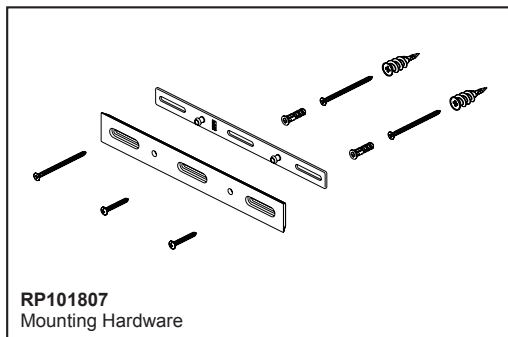

BRIZO®

ACCESSORIES

- Frank Lloyd Wright® Bath Collection by Brizo®
- Mixed Material Shelf

STANDARD SPECIFICATIONS:

- Wood blocking is preferable behind all wall surfaces. If wood blocking is not available, try finding a wood stud to anchor at least one end of this accessory.
- Mounting hardware and mounting instructions included with product.
- Note: Plastic anchors, screws and mounting brackets are included with the mounting hardware.
- All metal construction. PNTK and NKTk finishes are metal construction with wood accent.

WARRANTY

- Parts and Finish - Lifetime limited warranty; or for commercial purchasers, 10 years for multi-family residential (apartments and condominiums) and 5 years for all other commercial uses, in each case from the date the product is received by the original purchaser or their authorized representative (installation contractor, etc.).
- Please go to www.brizo.com for the complete details of our limited warranty.

▲ Designate Proper Finish Suffix

Delta reserves the right (1) to make changes in specifications and materials, and (2) to change or discontinue models, both without notice or obligation. Dimensions are for reference only. See current full-line price book or www.deltafaucet.com for finish options and product availability.

Brizo Kitchen & Bath Company

55 E. 111th Street, Carmel, Indiana 46280
350 South Edgeware Road, St. Thomas, ON N5P 4L1
© 2026 Brizo Kitchen & Bath Company